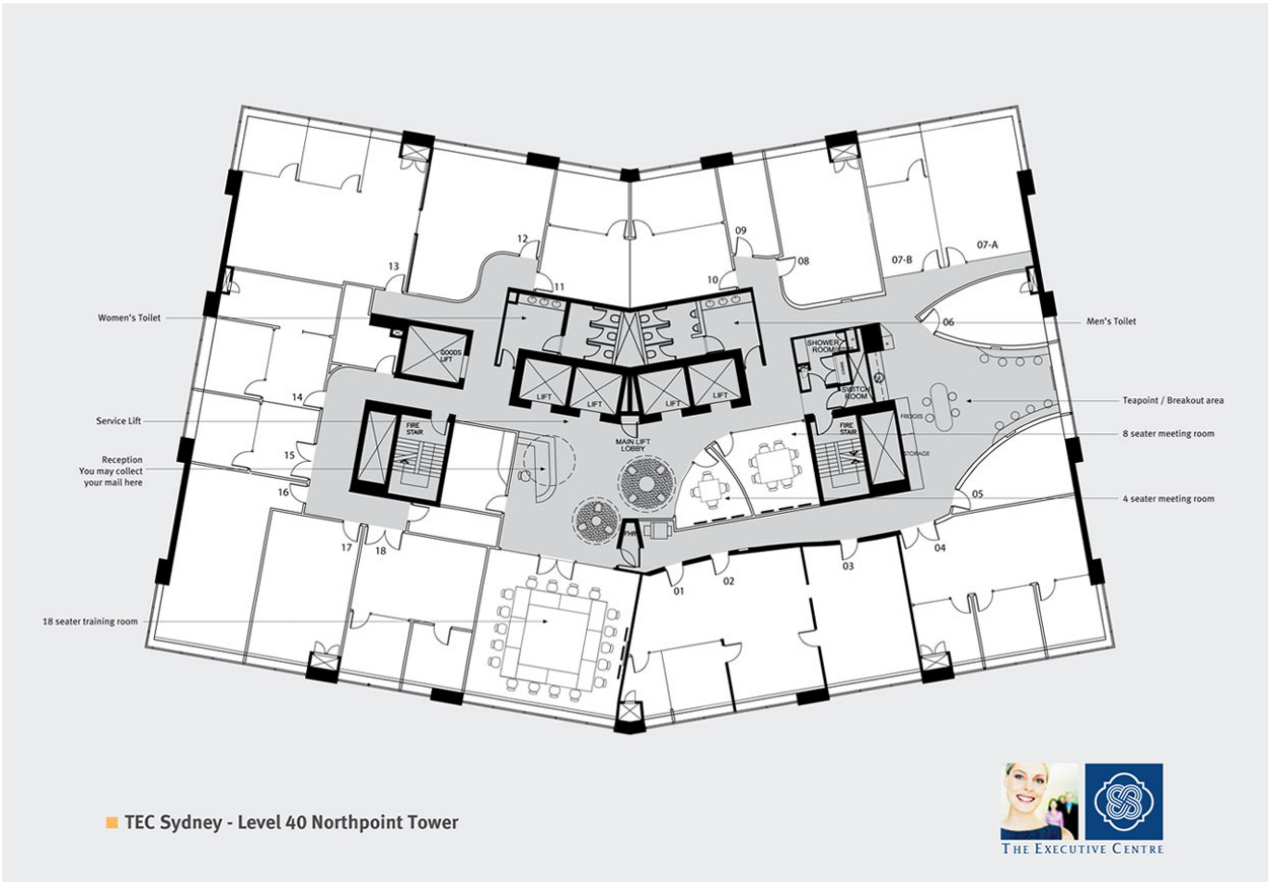

Sydney - Northpoint Tower - FLOOR PLANS

Sydney - Northpoint Tower

Copyright © 2008 TEC | Web Design by VIVACHI